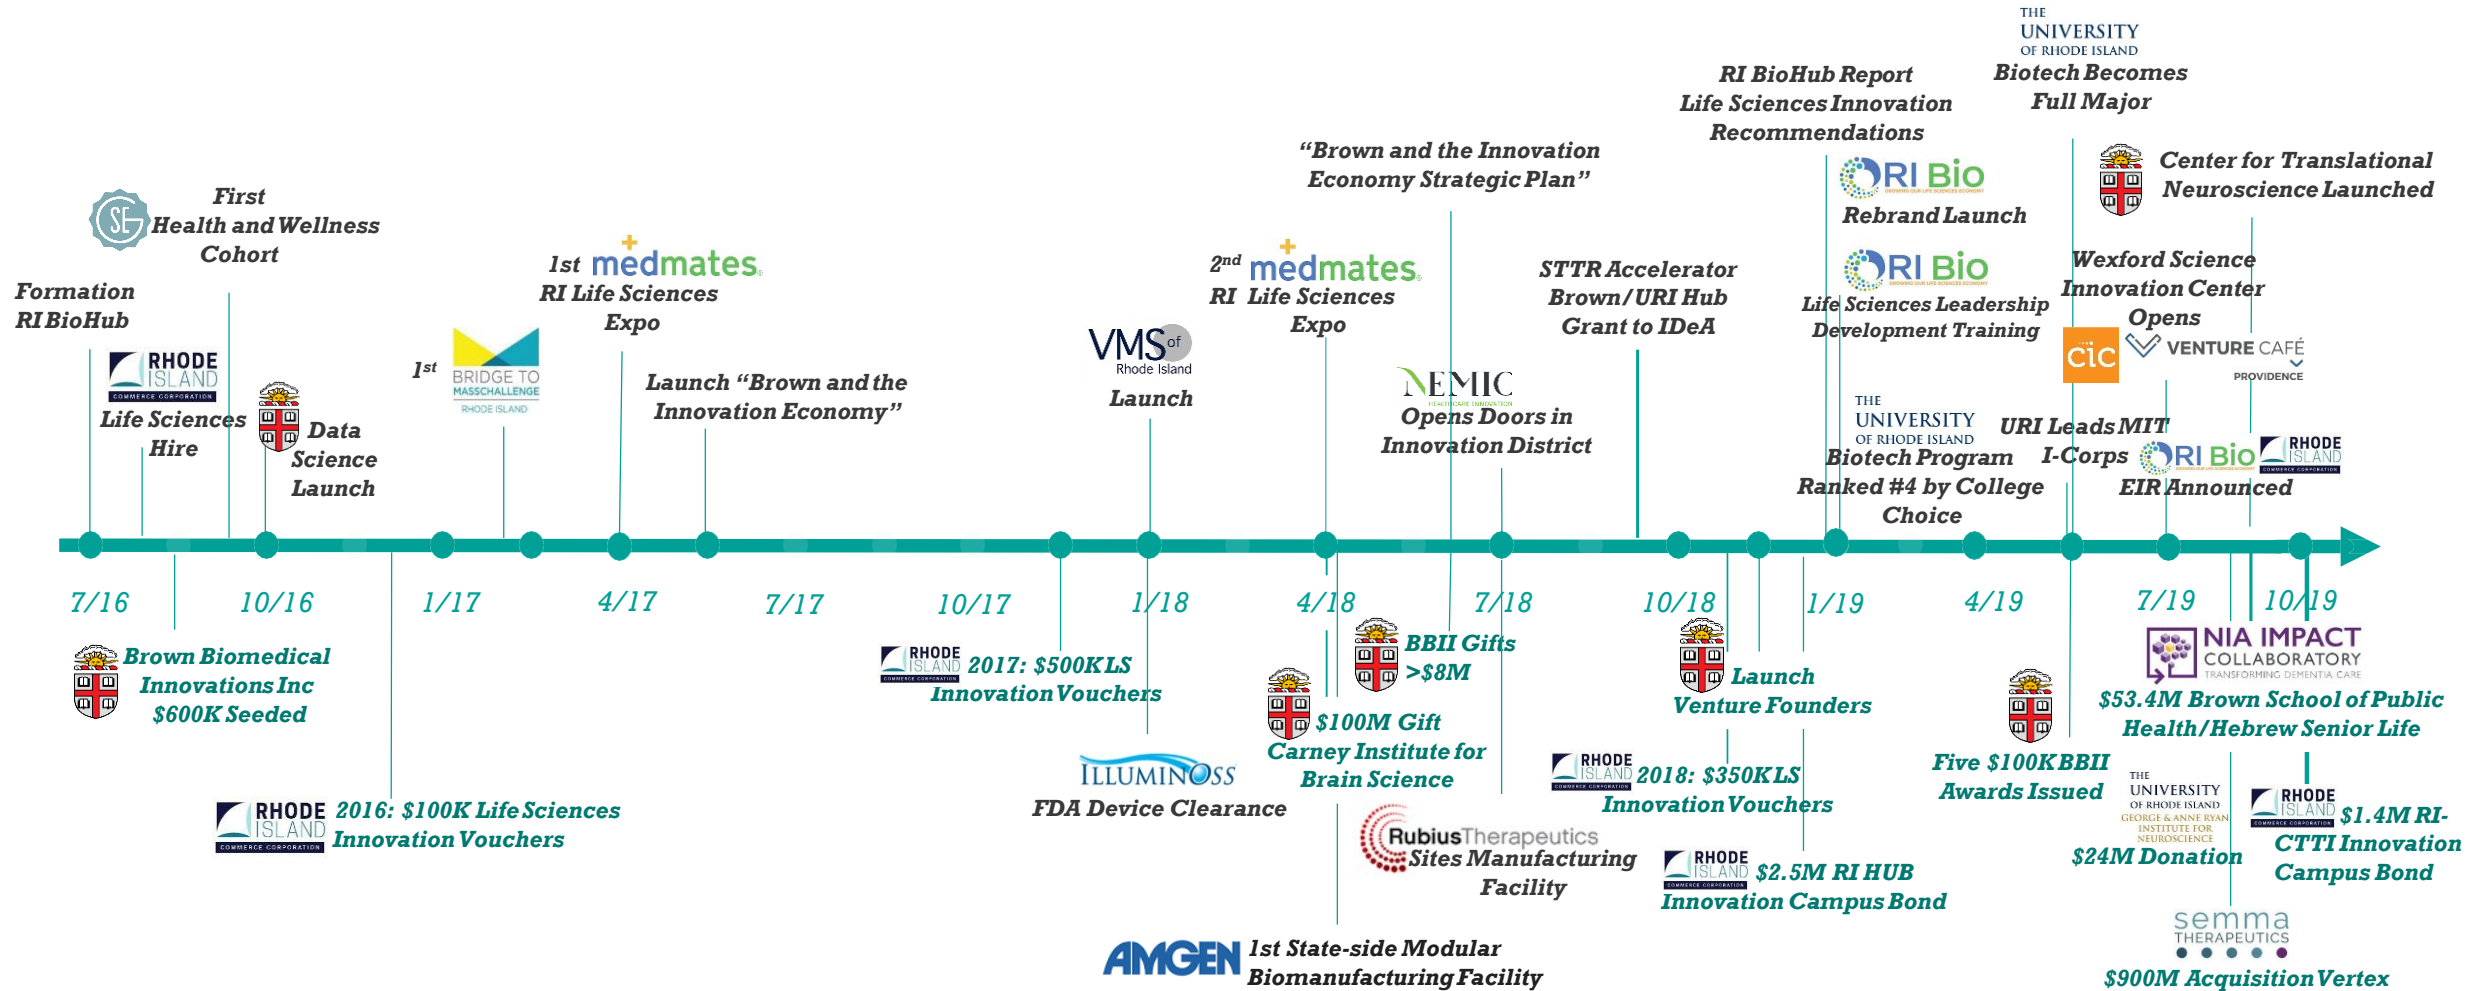

Highlights of RI Life Sciences Ecosystem July-2016 to October-2019

Note: Chosen milestones reflect major highlights rather than capture all

Dated October 6th, 2019

BioHub